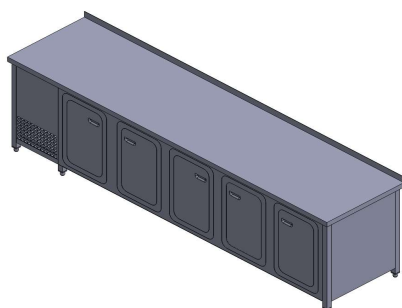

Hlađeni stol s 2 vrata

Širina	Dubina	Visina
1500mm	700mm	900mm
1600mm	700mm	900mm
1700mm	700mm	900mm
1800mm	700mm	900mm
1900mm	700mm	900mm

Hlađeni stol s 3 vrata

Širina	Dubina	Visina
2000mm	700mm	900mm
2100mm	700mm	900mm
2200mm	700mm	900mm
2300mm	700mm	900mm

Hlađeni stol s 4 vrata

Širina	Dubina	Visina
2400mm	700mm	900mm
2500mm	700mm	900mm
2600mm	700mm	900mm
2700mm	700mm	900mm

Hlađeni stol s 5 vrata

Širina	Dubina	Visina
2800mm	700mm	900mm
2900mm	700mm	900mm
3000mm	700mm	900mm
3100mm	700mm	900mm
3200mm	700mm	900mm
3300mm	700mm	900mm

Hlađeni stol s 2 staklena vrata

Širina	Dubina	Visina
1500mm	700mm	900mm
1600mm	700mm	900mm
1700mm	700mm	900mm
1800mm	700mm	900mm
1900mm	700mm	900mm

Hlađeni stol s 3 staklena vrata

Širina	Dubina	Visina
2000mm	700mm	900mm
2100mm	700mm	900mm
2200mm	700mm	900mm
2300mm	700mm	900mm

Hlađeni stol s 4 staklena vrata

Širina	Dubina	Visina
2400mm	700mm	900mm
2500mm	700mm	900mm
2600mm	700mm	900mm
2700mm	700mm	900mm

Hlađeni stol s 5 staklenih vrata

Širina	Dubina	Visina
2800mm	700mm	900mm
2900mm	700mm	900mm
3000mm	700mm	900mm
3100mm	700mm	900mm
3200mm	700mm	900mm
3300mm	700mm	900mm