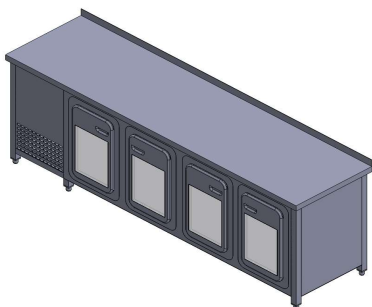

Hlađeni stol s 2 vrata

Širina	Dubina	Visina
1500mm	700mm	900mm
1600mm	700mm	900mm
1700mm	700mm	900mm
1800mm	700mm	900mm
1900mm	700mm	900mm

Hlađeni stol s 3 vrata

Širina	Dubina	Visina
2000mm	700mm	900mm
2100mm	700mm	900mm
2200mm	700mm	900mm
2300mm	700mm	900mm

Hlađeni stol s 4 vrata

Širina	Dubina	Visina
2400mm	700mm	900mm
2500mm	700mm	900mm
2600mm	700mm	900mm
2700mm	700mm	900mm

Hlađeni stol s 5 vrata

Širina	Dubina	Visina
2800mm	700mm	900mm
2900mm	700mm	900mm
3000mm	700mm	900mm
3100mm	700mm	900mm
3200mm	700mm	900mm
3300mm	700mm	900mm

Hlađeni stol s 2 staklena vrata

Širina	Dubina	Visina
1500mm	700mm	900mm
1600mm	700mm	900mm
1700mm	700mm	900mm
1800mm	700mm	900mm
1900mm	700mm	900mm

Hlađeni stol s 3 staklena vrata

Širina	Dubina	Visina
2000mm	700mm	900mm
2100mm	700mm	900mm
2200mm	700mm	900mm
2300mm	700mm	900mm

Hlađeni stol s 4 staklena vrata

Širina	Dubina	Visina
2400mm	700mm	900mm
2500mm	700mm	900mm
2600mm	700mm	900mm
2700mm	700mm	900mm

Hlađeni stol s 5 staklenih vrata

Širina	Dubina	Visina
2800mm	700mm	900mm
2900mm	700mm	900mm
3000mm	700mm	900mm
3100mm	700mm	900mm
3200mm	700mm	900mm
3300mm	700mm	900mm