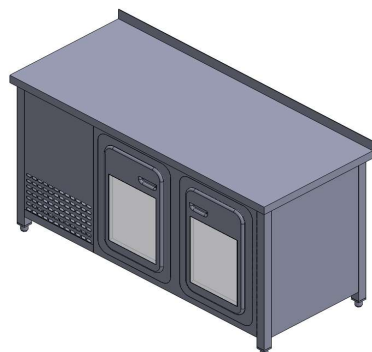

Hlađeni stol s 2 vrata

Širina	Dubina	Visina
1500mm	700mm	900mm
1600mm	700mm	900mm
1700mm	700mm	900mm
1800mm	700mm	900mm
1900mm	700mm	900mm

Hlađeni stol s 3 vrata

Širina	Dubina	Visina
2000mm	700mm	900mm
2100mm	700mm	900mm
2200mm	700mm	900mm
2300mm	700mm	900mm

Hlađeni stol s 4 vrata

Širina	Dubina	Visina
2400mm	700mm	900mm
2500mm	700mm	900mm
2600mm	700mm	900mm
2700mm	700mm	900mm

Hlađeni stol s 5 vrata

Širina	Dubina	Visina
2800mm	700mm	900mm
2900mm	700mm	900mm
3000mm	700mm	900mm
3100mm	700mm	900mm
3200mm	700mm	900mm
3300mm	700mm	900mm

Hlađeni stol s 2 staklena vrata

Širina	Dubina	Visina
1500mm	700mm	900mm
1600mm	700mm	900mm
1700mm	700mm	900mm
1800mm	700mm	900mm
1900mm	700mm	900mm

Hlađeni stol s 3 staklena vrata

Širina	Dubina	Visina
2000mm	700mm	900mm
2100mm	700mm	900mm
2200mm	700mm	900mm
2300mm	700mm	900mm

Hlađeni stol s 4 staklena vrata

Širina	Dubina	Visina
2400mm	700mm	900mm
2500mm	700mm	900mm
2600mm	700mm	900mm
2700mm	700mm	900mm

Hlađeni stol s 5 staklenih vrata

Širina	Dubina	Visina
2800mm	700mm	900mm
2900mm	700mm	900mm
3000mm	700mm	900mm
3100mm	700mm	900mm
3200mm	700mm	900mm
3300mm	700mm	900mm