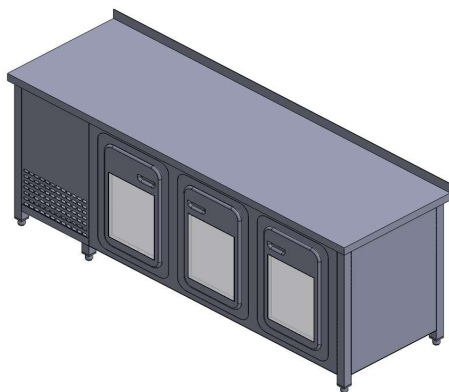

Hlađeni stol s 2 vrata

Širina	Dubina	Visina
1500mm	700mm	900mm
1600mm	700mm	900mm
1700mm	700mm	900mm
1800mm	700mm	900mm
1900mm	700mm	900mm

Hlađeni stol s 3 vrata

Širina	Dubina	Visina
2000mm	700mm	900mm
2100mm	700mm	900mm
2200mm	700mm	900mm
2300mm	700mm	900mm

Hlađeni stol s 4 vrata

Širina	Dubina	Visina
2400mm	700mm	900mm
2500mm	700mm	900mm
2600mm	700mm	900mm
2700mm	700mm	900mm

Hlađeni stol s 5 vrata

Širina	Dubina	Visina
2800mm	700mm	900mm
2900mm	700mm	900mm
3000mm	700mm	900mm
3100mm	700mm	900mm
3200mm	700mm	900mm
3300mm	700mm	900mm

Hlađeni stol s 2 staklena vrata

Širina	Dubina	Visina
1500mm	700mm	900mm
1600mm	700mm	900mm
1700mm	700mm	900mm
1800mm	700mm	900mm
1900mm	700mm	900mm

Hlađeni stol s 3 staklena vrata

Širina	Dubina	Visina
2000mm	700mm	900mm
2100mm	700mm	900mm
2200mm	700mm	900mm
2300mm	700mm	900mm

Hlađeni stol s 4 staklena vrata

Širina	Dubina	Visina
2400mm	700mm	900mm
2500mm	700mm	900mm
2600mm	700mm	900mm
2700mm	700mm	900mm

Hlađeni stol s 5 staklenih vrata

Širina	Dubina	Visina
2800mm	700mm	900mm
2900mm	700mm	900mm
3000mm	700mm	900mm
3100mm	700mm	900mm
3200mm	700mm	900mm
3300mm	700mm	900mm