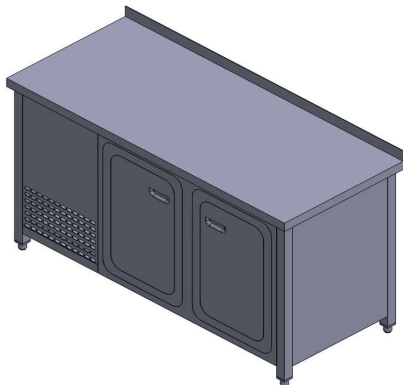

Hlađeni stol s 2 vrata

Širina	Dubina	Visina
1500mm	700mm	900mm
1600mm	700mm	900mm
1700mm	700mm	900mm
1800mm	700mm	900mm
1900mm	700mm	900mm

Hlađeni stol s 3 vrata

Širina	Dubina	Visina
2000mm	700mm	900mm
2100mm	700mm	900mm
2200mm	700mm	900mm
2300mm	700mm	900mm

Hlađeni stol s 4 vrata

Širina	Dubina	Visina
2400mm	700mm	900mm
2500mm	700mm	900mm
2600mm	700mm	900mm
2700mm	700mm	900mm

Hlađeni stol s 5 vrata

Širina	Dubina	Visina
2800mm	700mm	900mm
2900mm	700mm	900mm
3000mm	700mm	900mm
3100mm	700mm	900mm
3200mm	700mm	900mm
3300mm	700mm	900mm

Hlađeni stol s 2 staklena vrata

Širina	Dubina	Visina
1500mm	700mm	900mm
1600mm	700mm	900mm
1700mm	700mm	900mm
1800mm	700mm	900mm
1900mm	700mm	900mm

Hlađeni stol s 3 staklena vrata

Širina	Dubina	Visina
2000mm	700mm	900mm
2100mm	700mm	900mm
2200mm	700mm	900mm
2300mm	700mm	900mm

Hlađeni stol s 4 staklena vrata

Širina	Dubina	Visina
2400mm	700mm	900mm
2500mm	700mm	900mm
2600mm	700mm	900mm
2700mm	700mm	900mm

Hlađeni stol s 5 staklenih vrata

Širina	Dubina	Visina
2800mm	700mm	900mm
2900mm	700mm	900mm
3000mm	700mm	900mm
3100mm	700mm	900mm
3200mm	700mm	900mm
3300mm	700mm	900mm