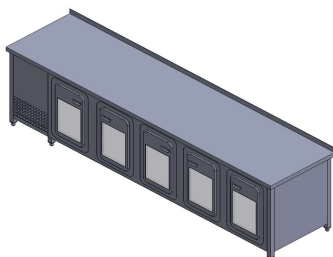

Hlađeni stol s 2 vrata

Širina	Dubina	Visina
1500mm	700mm	900mm
1600mm	700mm	900mm
1700mm	700mm	900mm
1800mm	700mm	900mm
1900mm	700mm	900mm

Hlađeni stol s 3 vrata

Širina	Dubina	Visina
2000mm	700mm	900mm
2100mm	700mm	900mm
2200mm	700mm	900mm
2300mm	700mm	900mm

Hlađeni stol s 4 vrata

Širina	Dubina	Visina
2400mm	700mm	900mm
2500mm	700mm	900mm
2600mm	700mm	900mm
2700mm	700mm	900mm

Hlađeni stol s 5 vrata

Širina	Dubina	Visina
2800mm	700mm	900mm
2900mm	700mm	900mm
3000mm	700mm	900mm
3100mm	700mm	900mm
3200mm	700mm	900mm
3300mm	700mm	900mm

Hlađeni stol s 2 staklena vrata

Širina	Dubina	Visina
1500mm	700mm	900mm
1600mm	700mm	900mm
1700mm	700mm	900mm
1800mm	700mm	900mm
1900mm	700mm	900mm

Hlađeni stol s 3 staklena vrata

Širina	Dubina	Visina
2000mm	700mm	900mm
2100mm	700mm	900mm
2200mm	700mm	900mm
2300mm	700mm	900mm

Hlađeni stol s 4 staklena vrata

Širina	Dubina	Visina
2400mm	700mm	900mm
2500mm	700mm	900mm
2600mm	700mm	900mm
2700mm	700mm	900mm

Hlađeni stol s 5 staklenih vrata

Širina	Dubina	Visina
2800mm	700mm	900mm
2900mm	700mm	900mm
3000mm	700mm	900mm
3100mm	700mm	900mm
3200mm	700mm	900mm
3300mm	700mm	900mm