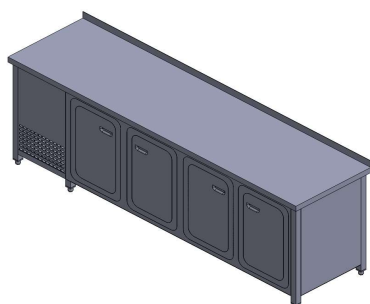

Hlađeni stol s 2 vrata

Širina	Dubina	Visina
1500mm	700mm	900mm
1600mm	700mm	900mm
1700mm	700mm	900mm
1800mm	700mm	900mm
1900mm	700mm	900mm

Hlađeni stol s 3 vrata

Širina	Dubina	Visina
2000mm	700mm	900mm
2100mm	700mm	900mm
2200mm	700mm	900mm
2300mm	700mm	900mm

Hlađeni stol s 4 vrata

Širina	Dubina	Visina
2400mm	700mm	900mm
2500mm	700mm	900mm
2600mm	700mm	900mm
2700mm	700mm	900mm

Hlađeni stol s 5 vrata

Širina	Dubina	Visina
2800mm	700mm	900mm
2900mm	700mm	900mm
3000mm	700mm	900mm
3100mm	700mm	900mm
3200mm	700mm	900mm
3300mm	700mm	900mm

Hlađeni stol s 2 staklena vrata

Širina	Dubina	Visina
1500mm	700mm	900mm
1600mm	700mm	900mm
1700mm	700mm	900mm
1800mm	700mm	900mm
1900mm	700mm	900mm

Hlađeni stol s 3 staklena vrata

Širina	Dubina	Visina
2000mm	700mm	900mm
2100mm	700mm	900mm
2200mm	700mm	900mm
2300mm	700mm	900mm

Hlađeni stol s 4 staklena vrata

Širina	Dubina	Visina
2400mm	700mm	900mm
2500mm	700mm	900mm
2600mm	700mm	900mm
2700mm	700mm	900mm

Hlađeni stol s 5 staklenih vrata

Širina	Dubina	Visina
2800mm	700mm	900mm
2900mm	700mm	900mm
3000mm	700mm	900mm
3100mm	700mm	900mm
3200mm	700mm	900mm
3300mm	700mm	900mm